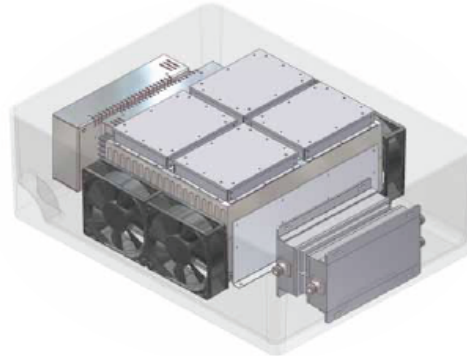

PATROL-BJX

ULTRA HIGH POWER RF
AMPLIFIERS WITH VSWR AND
TEMPERATURE SELF-
PROTECTION TECHNOLOGY

WIRED REMOTE CONTROL
UNIT WITH ON/OFF
FUNCTION

WIRED REMOTE CONTROL
UNIT WITH ON/OFF
FUNCTION

HIGH POWER AND VERY
HIGH STABILITY DC
POWER SUPPLIES

SPECIALLY DESIGNED
SHOCKPROOF,
VIBRATIONPROOF AND RF
SHIELDED INTERNAL METAL
ENCLOSURE

EXTRA HIGH DENSITY
FM CONTINUOUS NOISE
SOURCE

LOW LOSS RF DIPLEXER/
COMBINERS

ACTIVE SMART
COOLING SYSTEM

HIGH GAIN WIDEBAND
EXTERNAL ANTENNA SOLUTION
FOR VEHICLE INSTALLATION

WEATHERPROOF AND
SHOCKPROOF MILSTYLE
“PELICAN” TROLLEY CASE

Number of frequency bands	11		
Total RF Output Power	500 Watt		
E.I.R.P	1950 Watt		
Frequency Bands	CB Walkie-Talkie Radio, Remote Control Toys LB Walkie-Talkie Radio, Remote Controls VHF Walkie-Talkie Radio UHF300/400/500 Walkie-Talkie Radio, Car Alarm UHF800, CDMA/TDMA, CDMA2000 (3G), GSM GPS, Satellite (Thuraya, Iridium, Inmarsat) HGSM/DCS PCS WCDMA/UMTS/3G WLAN IEEE 802.11, WiFi, BlueTooth, Global Star WiMax, WLAN IEEE 802.16	25 - 50 MHz 66 - 88 MHz 135 - 175 MHz 300 - 530 MHz 850 - 960 MHz 1520 - 1670 MHz 1805 - 1880 MHz 1930 - 1990 MHz 2110 - 2170 MHz 2400 - 2500 MHz 3400 - 3800 MHz	25W 25W 50W 100W 100W 25W 75W 15W 65W 10W 10W
Power Consumption	Max 2500VA		
External AC Power Source	~110/220VAC		
Housing	Weatherproof and shockproof milstyle “Pelican” trolley case		
Size	56x46x27 cm		
Total System weight	approx. 40kg (w/o antennas)		
Remote Control	On/Off + status (per channel), wired (10m cable)		
Power Adjustment	4 level potentiometer (Zero/Quarter/Half/Full) - optional		
Humidity	Up to 80%		
Operation temperatures	-20° ... +50° C		
Antenna type	External high gain wideband omnidirectional		
Antenna number	Antenna kit (metal plate) for vehicle installation (5 antennas)		

* Specifications are subject to change without prior notice

31Aug2010

For more Info & Price Quote, Please Contact:

MDI-Canada

21 Deepglade Cr. Toronto, ON. M2J 1B3, Canada
Email: sales@mdicanada.ca, mdicanada@rogers.com
Website: www.mdicanada.ca