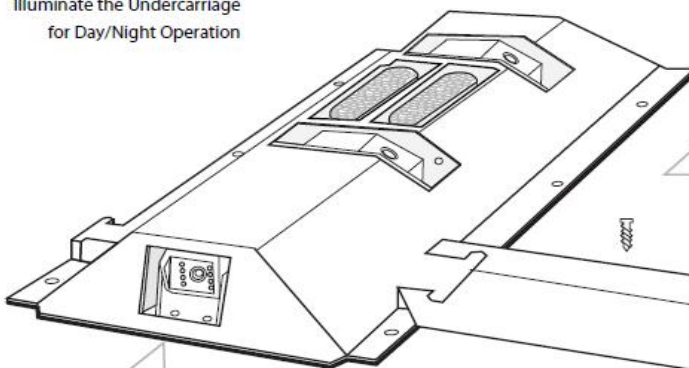

50 Foot Cable Standard

LowCam™ VI110P
portable under vehicle inspection

Touch Pad
Record, Play
Inspect, Pause, History

**Rapid setup, fully
assembles in under
3 minutes!**

High intensity LEDs
Illuminate the Undercarriage
for Day/Night Operation