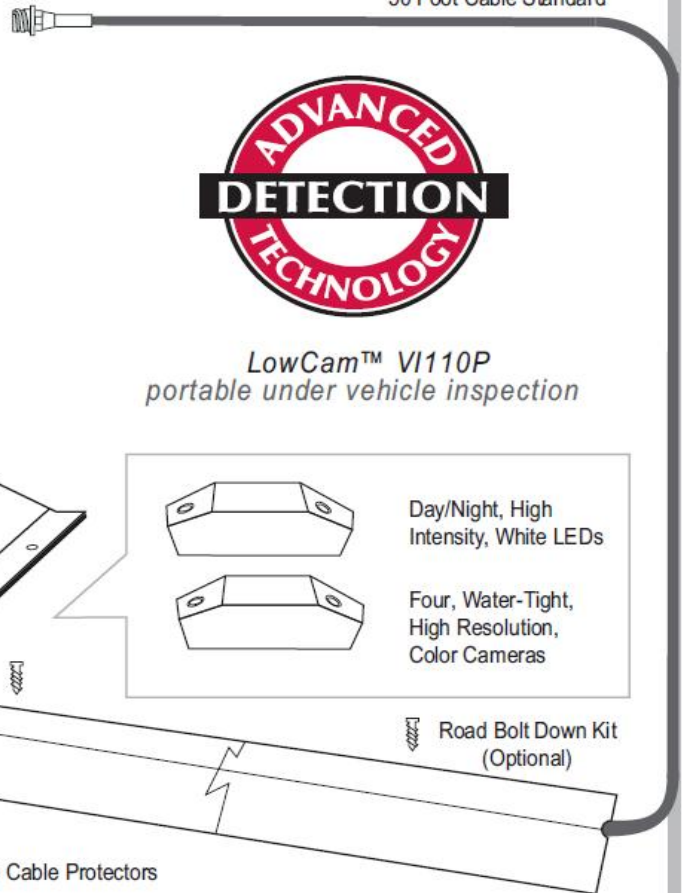

LowCam™ VI110

Single Image Under Vehicle Inspection

The most high-tech under vehicle inspection.

The LowCam™ VI110 Under Vehicle Inspection System (UVIS) offers security officials a thorough inspection using a single under carriage image. The LowCam™ VI110 is constructed of the highest quality, aerospace aluminum that can withstand up to 70,000lbs. The unit is designed to fit both portable and fixed applications. The housing encases high resolution video cameras that use high-intensity, white LED lighting to guarantee impeccable 24/7 operation. Inspections of bi-directional traffic can be conducted in a stand-off location therefore dramatically increasing the safety of personnel.

Portable Under Vehicle Inspection

Order the **VI100P** for the Ruggedized Pelican™ Case

19" LCD
Monitor

Full
PC Based
System

Order the **VI110F** for the Fixed Desktop Version

USB Port
Archive Records to
External Hard Drive

50 Foot Cable Standard

LowCam™ VI110P
portable under vehicle inspection

Touch Pad
Record, Play
Inspect, Pause, History

**Rapid setup, fully
assembles in under
3 minutes!**

High intensity LEDs
Illuminate the Undercarriage
for Day/Night Operation