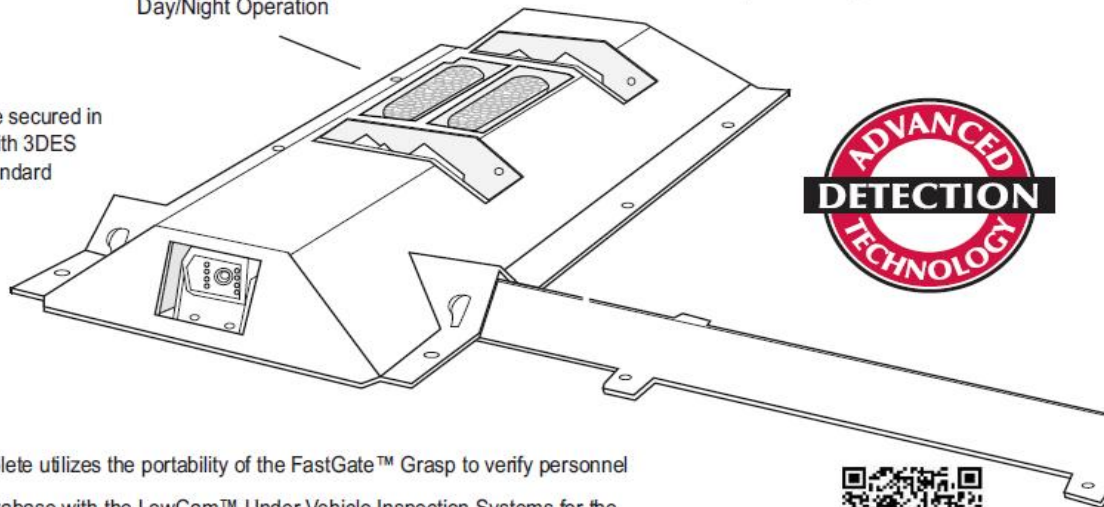

Single under carriage images, inspection footage, and automatic license plate information captured by the LowCam™ VI110 can be linked using a relational database to the extensive information collected by the FastGate™ Grasp. In conjunction, the two can be used at single gate facilities, multiple gate facilities, or multiple facilities using any combination of entry/exit points. Using a date/time stamp, end users can search a simple-to-use, icon-based database from any remote location via the Internet, that will present all information captured about a facility's guest, visitors, and personnel.

FastGate™ Grasp Checkin Alert Screen

FastGate™ Complete

Portable Access Control

View and Operate the LowCam™ UVIS from the FastGate™ Grasp Handheld Access Control System

FastGate™ Complete provides critical facilities with the tools to operate and maintain a *complete access control system* for personnel, guest, and vehicles. This system gives management the ability to communicate with and view activity at each entry point and the ability to link information at a single or multiple gate locations.

Utilizes a wide variety of access control technologies

Great for Special Events!

FastGate™ Grasp
Portable HandHeld
Access Control

Combined With

LowCam™
Portable Under Vehicle
Inspection Systems

High Intensity
LED lights
Day/Night Operation

All data will be secured in compliance with 3DES encryption standard

FastGate™ Complete utilizes the portability of the FastGate™ Grasp to verify personnel on a common database with the LowCam™ Under Vehicle Inspection Systems for the most versatile access control combination on the market.