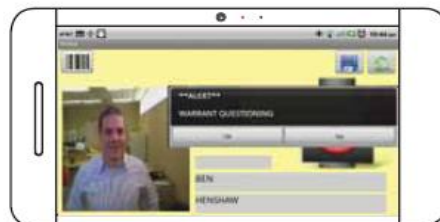

Single under carriage images, inspection footage, and automatic license plate information captured by the LowCam™ VI110 can be linked using a relational database to the extensive information collected by the FastGate™ Grasp. In conjunction, the two can be used at single gate facilities, multiple gate facilities, or multiple facilities using any combination of entry/exit points. Using a date/time stamp, end users can search a simple-to-use, icon-based database from any remote location via the Internet, that will present all information captured about a facility's guest, visitors, and personnel.

LowCam™ Software

- >> LowCam™ icon based, single image, vehicle queuing, and LPR software
- >> Compare master to current image

LowCam™ Zoomed Inspection

- >> FastGate™ Grasp features driver and vehicle images, 1D/2D barcode, RFID, smart card, and signature pad
- >> Full detailed reporting capabilities on activity

FastGate™ Grasp Checkin Alert Screen

FastGate™ Complete

Portable Access Control

View and Operate the LowCam™ UVIS from the FastGate™ Grasp Handheld Access Control System

FastGate™ Complete provides critical facilities with the tools to operate and maintain a *complete access control system* for personnel, guest, and vehicles. This system gives management the ability to communicate with and view activity at each entry point and the ability to link information at a single or multiple gate locations.

Utilizes a wide variety of access control technologies

Great for Special Events!

FastGate™ Grasp
Portable HandHeld
Access Control

Combined With

LowCam™
Portable Under Vehicle
Inspection Systems

High Intensity
LED lights
Day/Night Operation